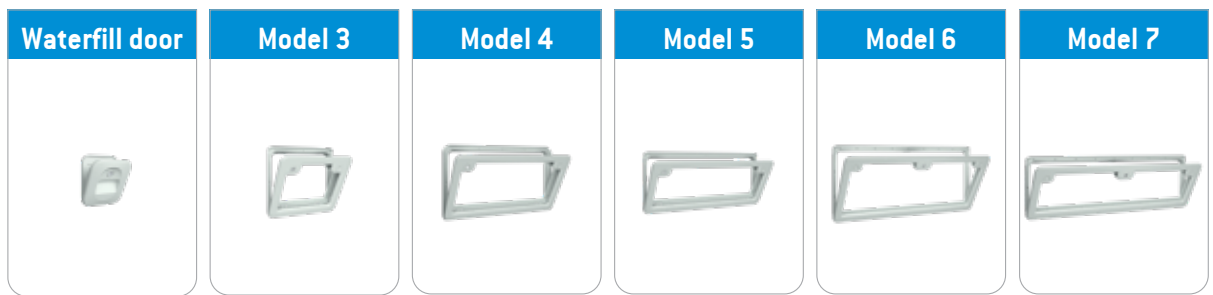

THETFORD Service doors

| | Waterfill door | Model 3 | Model 4 | Model 5 | Model 6 | Model 7 |
|--------------------------------------|---|--|--|--|--|--|
| Application | Waterfill door | Compact general door and standard door for the Cassette Toilet | Door for gas cylinders and water tanks | Door for water tanks and a normal amount of luggage | Wider door for large pieces of luggage | Wider door for large pieces of luggage |
| Main dimensions (wxh) | 158 x 134 mm | 385 x 335 mm | 700 x 395 mm | 785 x 340 mm | 1038 x 465 mm | 1108 x 346 mm |
| Door/opening dimensions (wxh) | - | 330 x 280 mm | 630 x 330 mm | 730 x 280 mm | 980 x 400 mm | 1051 x 282 mm |
| Cut-out dimensions (hwx) | 130 x 100 mm | 349 x 296 mm | 648 x 348 mm | 749 x 297 mm | 997 x 419 mm | 1069 x 299 mm |
| Possible wall thickness | 23 - 39 mm | 23 - 39 mm | 23 - 39 mm | 23 - 39 mm | 23 - 39 mm | 23 - 39 mm |
| Push button latch with lock | 1 (incl. cylinder ZADI) | 1 (incl. ZADI cylinder) | 2 (incl. ZADI cylinder) | 2 (incl. ZADI cylinder) | 3 (incl. ZADI cylinder) | 3 (incl. ZADI cylinder) |
| Push button latch | - | 1 | - | - | - | - |
| Hinge position | Bottom | Top, side or bottom | Top, side or bottom | Top or bottom | Top or bottom | Top or bottom |
| Weight | 0.3 Kg | 0.8 Kg | 1.8 Kg | 1.6 Kg | 2.8 Kg | 2.3 Kg |
| Accessory | - | Button with magnet to keep door open partnr. 26622 | - | - | - | - |
| Partnr. & Colour | <ul style="list-style-type: none"> • 2379180 ○ (White) • 2379184 ○ (Light grey) | <ul style="list-style-type: none"> • 2680580 ○ (White) • 2680584 ○ (Light grey) • 2680527 ● (Black) | <ul style="list-style-type: none"> • 2681880 ○ (White) • 2681884 ○ (Light grey) • 2681827 ● (Black) | <ul style="list-style-type: none"> • 2682480 ○ (White) • 2682484 ○ (Light grey) • 2682427 ● (Black) | <ul style="list-style-type: none"> • 2686480 ○ (White) • 2686484 ○ (Light grey) • 2686427 ● (Black) | <ul style="list-style-type: none"> • 2644580 ○ (White) • 2644584 ○ (Light grey) • 2644527 ● (Black) |